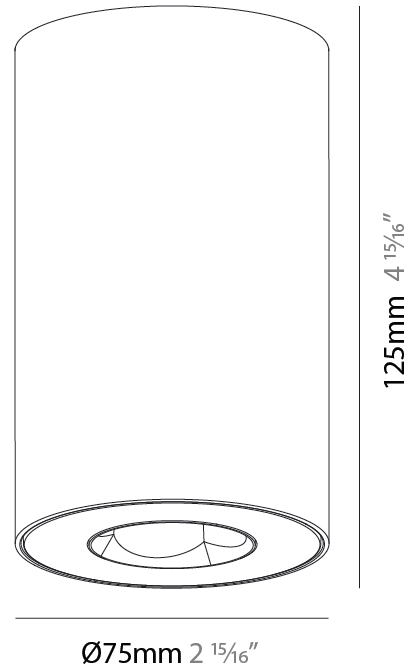

GENERAL

Series: Oiko Pro Round
Partner: Prolicht
Division: Architectural
Installation: Surface
Product Type: Ceiling Surface
Mounting Location: Ceiling
Light Distribution: Downlight

PHYSICAL

Aperture Sizes - Downlights: 1"
Shape: Cylinder
Diameter (mm): 75
Diameter (in): 2 15/16
Height (mm): 125
Height (in): 4 15/16
Weight (kg): 0.452
Fixture Finish: SSR / BKV / CWI / CRY / HAB / UFT / ITA / RUA / FTG / MYG / LOD / PUS / FRO / FUP / KIA / POP / BLS / SPG / MEY / GOH / CHC / COM / ABZ / JAG / OBR / MOS / ROR
Fixture Material: Metal

ELECTRICAL

Lamp Type: LED (Zhaga Standard)
Input Wattage (W): 13
Total Output Wattage (W): 11.8
Dimming: Tri-Mode (Non-Dimming and Phase Dimming (120Vac only) and 0-10V Dimming)
Driver Included: Yes
Driver Location: Integrated
Driver Type: Constant Current - Universal
Driver Class: Class 2
Input Voltage (V): 120 - 277
Constant Current (MA): 350
Upon Request: Remote: 0-10Vdc dimming / Phase dimming 120Vac / Non-dimming 120/277Vac (No Cover Plate)

LED

Color Temperature (°K): 2700 / 3000 / 3500 / 4000
Max. Delivered Lumen (lm): 1218 / 1214 / 1272 / 1283
Nominal Lumen (lm): 1473 / 1468 / 1538 / 1552
CRI: >90 CRI
Lamp Life (hrs): 50000

OPTICAL

Reflector°: 34
Adjustability: Fixed

RATINGS AND CERTIFICATIONS

Certified By: Certified for North American Standards
IP rating: IP20